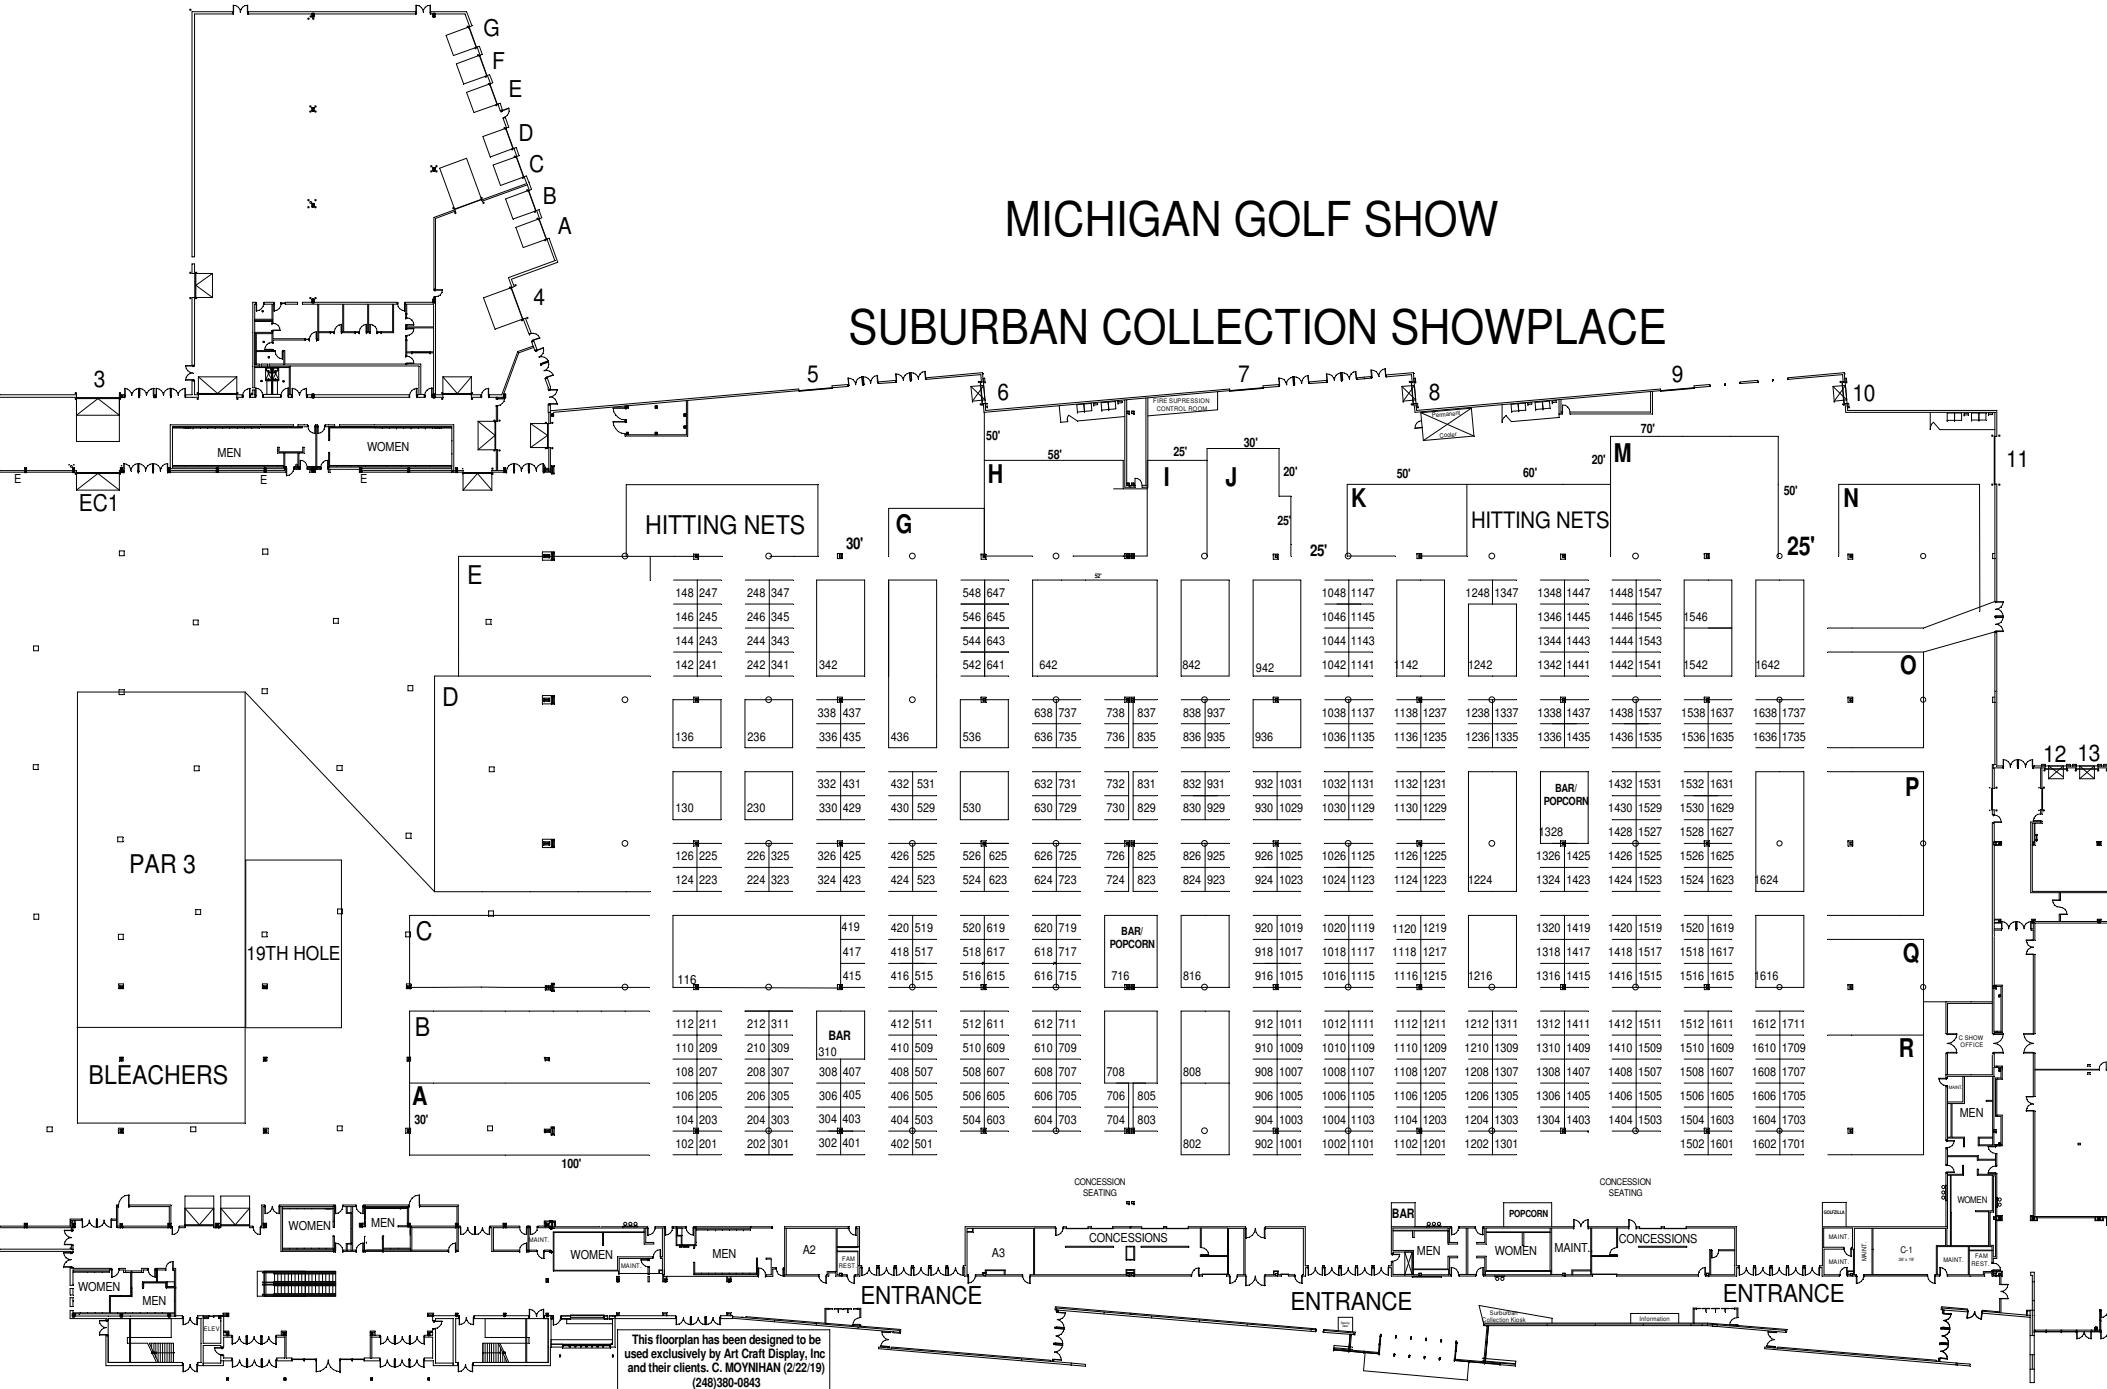

MICHIGAN GOLF SHOW

SUBURBAN COLLECTION SHOWPLACE